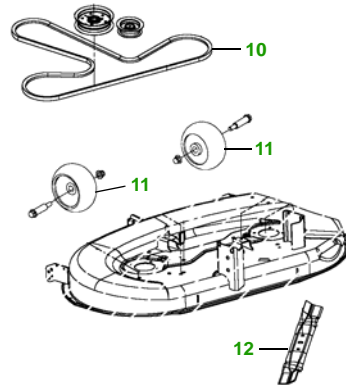

MAINTENANCE REMINDER SHEET

LA135 with 42" Deck

Tractor

Tractor S/N

42" Deck

Deck S/N

Key	Part No.	Description	Key	Part No.	Description
1	AM125424	OIL FILTER	6	GX20006	BELT - TRACTION DRIVE
	GY20577	OIL FILTER (PACKAGE)	7	M78543	SPARK PLUG
2	AM116304	FUEL FILTER - IN-LINE	8	AD2062R	HEADLIGHT BULB
	GY20709	FUEL FILTER (PACKAGE)	9	GX22166	FUEL CAP
3	MIU11286	AIR FILTER - CARTRIDGE	10	GX20072	BELT (PACKAGE)
	LG273638S	AIR FILTER - PRE CLEANER	11	GX10168	GAGE WHEEL
	GY21056	AIR FILTER (PACKAGE)	12	GX22151	BLADE- STANDARD & MULCHING
4	GY20680	KEY (PACKAGE)		GY20850	BLADE - (PKG) (PACKAGED QTY - 2 BLADES)
	GY20074	IGNITION SWITCH		AM141033	KIT - BLADE - MULCHING
5	TY25878	BATTERY		AM141034	KIT - BLADE - BAGGING

Service Recommendations

"As Needed" Parts

Qty	Part No	Item	Qty or Capacity	Change Interval in Hours
5	GY20577	Oil Filter - Package		50/100/150/200/250
2	TY22076	2 1/2 Gal. Engine Oil Turf Gard @ 10W30	2.0 qt	8/50/100/150/200/250
5	GY21056	Air Filter - Package		50/100/150/200/250
5	GY20709	Fuel Filter - Package		50/100/150/200/250
10	M78543	Spark Plug	2	50/100/150/200/250
2	TY6341	JD Multi Purpose SD Polyurea Grease		As Needed

Qty	Part No	Item
1	AM130907	Mower Deck Leveling Gauge
1	TY26183	Grease Gun

FOR ON-LINE PARTS ASSISTANCE:

www.JDParts.Deere.com

- VIEW [John Deere Parts Catalog](#) to look-up part numbers
- ORDER parts on-line from your [John Deere Dealer](#)
- SEARCH for parts for [YOUR specific model](#)
- SEARCH for parts by [Partial Part Number](#)