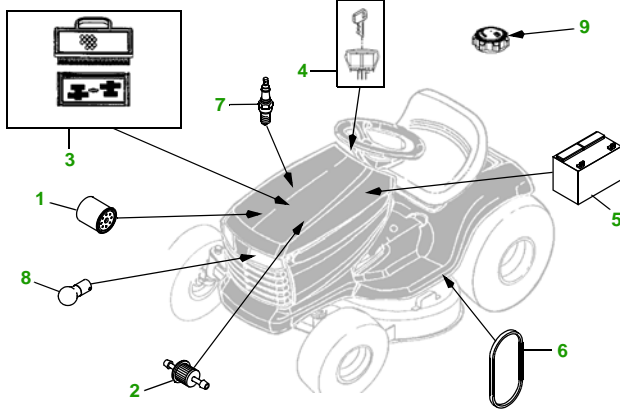

MAINTENANCE REMINDER SHEET

LA135 with 42" Deck

Tractor

Tractor S/N

42" Deck

Deck S/N

Key	Part No.	Description	Key	Part No.	Description
1	AM125424	OIL FILTER	6	GX20006	BELT - TRACTION DRIVE
	GY20577	OIL FILTER (PACKAGE)	7	M78543	SPARK PLUG
2	AM116304	FUEL FILTER - IN-LINE	8	AD2062R	HEADLIGHT BULB
	GY20709	FUEL FILTER (PACKAGE)	9	GX22166	FUEL CAP
3	MIU11286	AIR FILTER - CARTRIDGE	10	GX20072	BELT (PACKAGE)
	LG273638S	AIR FILTER - PRE CLEANER	11	GX10168	GAGE WHEEL
	GY21056	AIR FILTER (PACKAGE)	12	GX22151	BLADE- STANDARD & MULCHING
4	GY20680	KEY (PACKAGE)		GY20850	BLADE - (PKG) (PACKAGED QTY - 2 BLADES)
	GY20074	IGNITION SWITCH		AM141033	KIT - BLADE - MULCHING
5	TY25878	BATTERY		AM141034	KIT - BLADE - BAGGING

Qty	Part No	Item
1	AM130907	Mower Deck Leveling Gauge
1	TY26183	Grease Gun

FOR ON-LINE PARTS ASSISTANCE:

www.JDParts.Deere.com

- VIEW [John Deere Parts Catalog](#) to look-up part numbers
- ORDER parts on-line from your [John Deere Dealer](#)
- SEARCH for parts for [YOUR specific model](#)
- SEARCH for parts by [Partial Part Number](#)