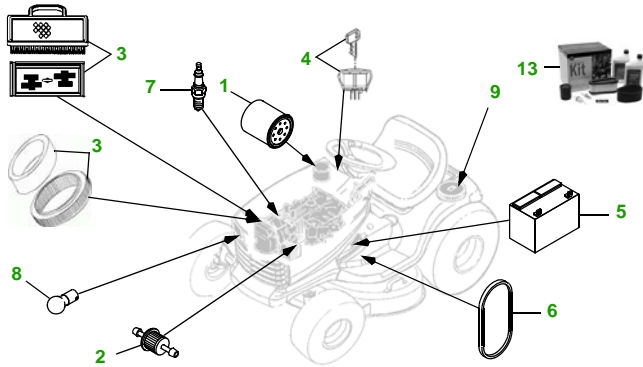

MAINTENANCE REMINDER SHEET

L120 / L130 with 48" 3 in 1 Deck

Lawn Tractor

Tractor S/N

48" 3 in 1 Deck

Deck S/N

Key	Part No.	Description
1	GY20577	OIL FILTER (PACKAGE)
2	GY20709	FUEL FILTER -(ENGINE MARKED 31F707-0129-E1)
	AM107314	FUEL FILTER (ENGINE MARKED 31F707-0112-E1, 31F707-0114-E1)
3	GY20575	AIR CLEANER (L120) (PACKAGE)
	GY20576	AIR FILTER (KIT ONLY) (L130) (PACKAGE)
4	GY20680	KEY - PADDED (PACKAGE)
	GY20074	IGNITION SWITCH
5	TY23017	BATTERY
6	GX20006	BELT - TRACTION DRIVE (L120 & L130)
7	M78543	SPARK PLUG
8	AD2062R	HEADLIGHT BULB

Key	Part No.	Description
9	GX22166	FUEL CAP
10	GX20305	BELT (PACKAGE)
	GX21833	BELT (PACKAGE)(2005 MODELS)
11	GX20250	BLADE- STANDARD
	GX20819	BLADE - MULCH
	GY20568	BLADE - KIT (PKG. QTY - 3 BLADES)
12	GX10168	GAGE WHEEL
13	LG230	HOME MAINTENANCE KIT (L120)
	LG199	HOME MAINTENANCE KIT (L130)
14	GY20417	MULCH COVER KIT
15	GY21087	DECK MAINTENANCE KIT

Service Recommendations

Qty	Part No	Item	Qty or Capacity	Change Interval in Hours
10	GY20577	Engine Oil Filter	1	Every 25 Hours
20	TY22029	1 Qt. Turf Gard® 10W30 Engine Oil	2.0 qt	Every 25 Hours
10	GY20709 or AM107314	Fuel Filter	1	Every 25 Hours
20	M78543	Spark Plug	2	Every 25 Hours
2	GX20305	Belt - Mower deck	1	100/200
2	TY6341	JD Multi Purpose SD Polyurea Grease		As Needed

"As Needed" Parts

Qty	Part No	Item
1	TY130907	Mower Deck Leveling Gauge
1	TY26183	Grease Gun

TO BUY PARTS VISIT:

- www.johndeerepartshop.com

JOHNDEEREPARTSHOP.COM

FOR ON-LINE PARTS ASSISTANCE:

- www.deere.com
 - Click on **Residential**
 - Click on **Parts**
 - Click on **Search Parts Catalog**