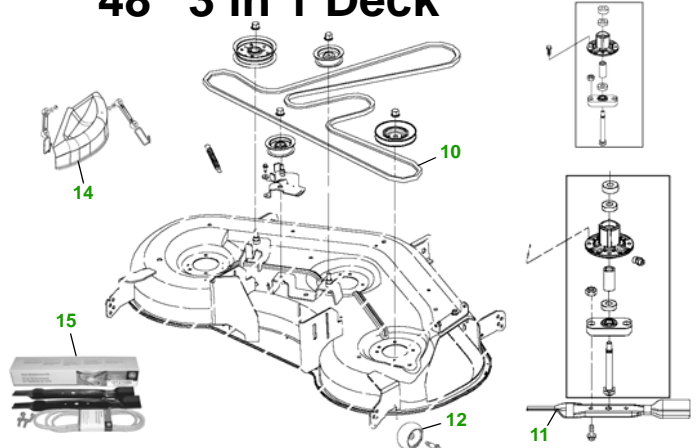

MAINTENANCE REMINDER SHEET

L120 / L130 with 48" 3 in 1 Deck

Lawn Tractor

Tractor S/N

48" 3 in 1 Deck

Deck S/N

Key	Part No.	Description
1	GY20577	OIL FILTER (PACKAGE)
2	GY20709	FUEL FILTER -(ENGINE MARKED 31F707-0129-E1)
	AM107314	FUEL FILTER (ENGINE MARKED 31F707-0112-E1, 31F707-0114-E1)
3	GY20575	AIR CLEANER (L120) (PACKAGE)
	GY20576	AIR FILTER (KIT ONLY) (L130) (PACKAGE)
4	GY20680	KEY - PADDED (PACKAGE)
	GY20074	IGNITION SWITCH
5	TY23017	BATTERY
6	GX20006	BELT - TRACTION DRIVE (L120 & L130)
7	M78543	SPARK PLUG
8	AD2062R	HEADLIGHT BULB

Key	Part No.	Description
9	GX22166	FUEL CAP
10	GX20305	BELT (PACKAGE)
	GX21833	BELT (PACKAGE)(2005 MODELS)
11	GX20250	BLADE- STANDARD
	GX20819	BLADE - MULCH
	GY20568	BLADE - KIT (PKG. QTY - 3 BLADES)
12	GX10168	GAGE WHEEL
13	LG230	HOME MAINTENANCE KIT (L120)
	LG199	HOME MAINTENANCE KIT (L130)
14	GY20417	MULCH COVER KIT
15	GY21087	DECK MAINTENANCE KIT