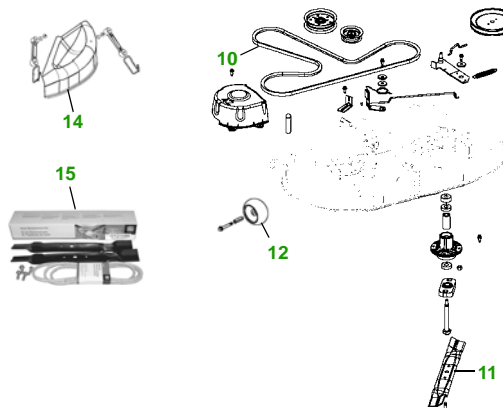

MAINTENANCE REMINDER SHEET

L111 / L118 with 42" 3 in 1 Deck

Tractor

Tractor S/N

42" 3 in 1 Deck

Deck S/N

Key	Part No.	Description
1	GY20577	OIL FILTER (PACKAGE)
2	GY20709	FUEL FILTER - IN-LINE
3	GY20575	AIR FILTER (PACKAGE)
4	GY20680	KEY - PADDED (PACKAGE)
	GY20074	IGNITION SWITCH
5	TY25878	BATTERY - L118
	TY23017	BATTERY - L111
6	GX20006	BELT - TRACTION DRIVE
7	M78543	SPARK PLUG
8	AD2062R	HEADLIGHT BULB

Key	Part No.	Description
9	GX22166	FUEL CAP
10	GX20072	BELT (PACKAGE)
11	GX20249	BLADE - STANDARD
	GY20567	BLADE (PKG) (PACKAGED QTY - 2 BLADES)
	GX20433	BLADE - MULCH
12	GX10168	GAGE WHEEL
13	LG230	HOME MAINTENANCE KIT (L111 & L118)
14	GY00115	MULCH COVER KIT (PACKAGE)
15	GY21086	DECK MAINTENANCE KIT

Service Recommendations

Qty	Part No	Item	Qty or Capacity	Change Interval in Hours
4	GY20577	Engine Oil Filter	1	5/50/100/200
9	TY22029	1 Qt. Turf Gard® 10W30 Engine Oil	2.2 qt	5/50/100/200
1	GY20709	Fuel Filter	1	200
2	M78453	Spark Plug	2	200
2	GY20575	Air Filter	1	100/200
2	TY6431	JD Multi Purpose SD Polyurea Grease		As Needed

"As Needed" Parts

Qty	Part No	Item
1	TY130907	Mower Deck Leveling Gauge
1	TY26183	Grease Gun

TO BUY PARTS VISIT:

- www.johndeerepartshop.com

JOHNDEEREPARTSHOP.COM

FOR ON-LINE PARTS ASSISTANCE:

- www.deere.com
 - Click on **Residential**
 - Click on **Parts**
 - Click on **Search Parts Catalog**