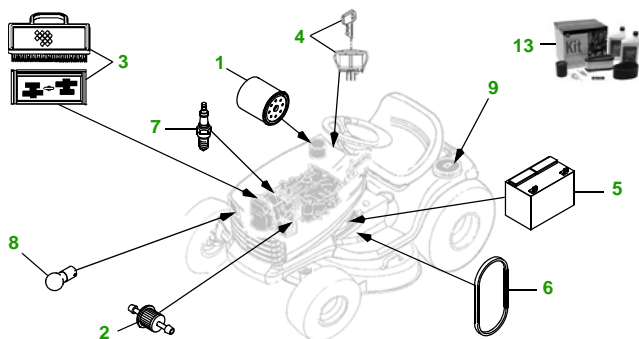

MAINTENANCE REMINDER SHEET

L111 / L118 with 42" 3 in 1 Deck

Tractor

Tractor S/N

42" 3 in 1 Deck

Deck S/N

Key	Part No.	Description
1	GY20577	OIL FILTER (PACKAGE)
2	GY20709	FUEL FILTER - IN-LINE
3	GY20575	AIR FILTER (PACKAGE)
4	GY20680	KEY - PADDED (PACKAGE)
	GY20074	IGNITION SWITCH
5	TY25878	BATTERY - L118
	TY23017	BATTERY - L111
6	GX20006	BELT - TRACTION DRIVE
7	M78543	SPARK PLUG
8	AD2062R	HEADLIGHT BULB

Key	Part No.	Description
9	GX22166	FUEL CAP
10	GX20072	BELT (PACKAGE)
11	GX20249	BLADE - STANDARD
	GY20567	BLADE (PKG) (PACKAGED QTY - 2 BLADES)
	GX20433	BLADE - MULCH
12	GX10168	GAGE WHEEL
13	LG230	HOME MAINTENANCE KIT (L111 & L118)
14	GY00115	MULCH COVER KIT (PACKAGE)
15	GY21086	DECK MAINTENANCE KIT

Service Recommendations

Qty	Part No	Item	Qty or Capacity	Change Interval in Hours
4	GY20577	Engine Oil Filter	1	5/50/100/200
9	TY22029	1 Qt. Turf Gard® 10W30 Engine Oil	2.2 qt	5/50/100/200
1	GY20709	Fuel Filter	1	200
2	M78453	Spark Plug	2	200
2	GY20575	Air Filter	1	100/200
2	TY6431	JD Multi Purpose SD Polyurea Grease		As Needed

"As Needed" Parts

Qty	Part No	Item
1	TY130907	Mower Deck Leveling Gauge
1	TY26183	Grease Gun

TO BUY PARTS VISIT:

- www.johndeerepartshop.com

JOHNDEEREPARTSHOP.COM

FOR ON-LINE PARTS ASSISTANCE:

- www.deere.com
 - Click on **Residential**
 - Click on **Parts**
 - Click on **Search Parts Catalog**