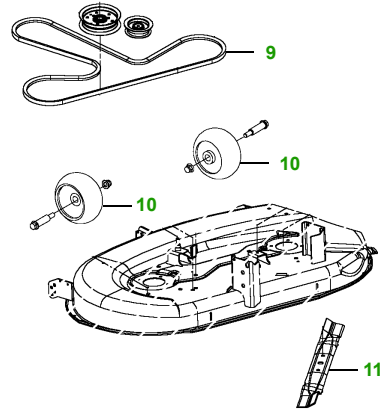

MAINTENANCE REMINDER SHEET

102 with 42" EdgeDeck

Lawn Tractor

Tractor S/N

42" Edge Deck

Deck S/N

Key	Part No.	Description
1	AM116304	FUEL FILTER - IN-LINE
	GY20709	FUEL FILTER (PACKAGE)
2	GY20573	AIR FILTER KIT (PACKAGE)
3	GY20680	KEY (PACKAGE)
	GY20074	IGNITION SWITCH
4	TY23017	BATTERY
5	GX22036	BELT - TRACTION DRIVE
6	M78543	SPARK PLUG

Key	Part No.	Description
7	AD2062R	HEADLIGHT BULB
8	GX22166	FUEL CAP
9	GX20072	BELT (PACKAGE)
10	GX10168	GAGE WHEEL
11	AM141031	KIT - 3N1 BLADE - STANDARD
	GY20850	BLADE - (PKG) (PACKAGED QTY - 2 BLADES)

Qty	Part No	Item
1	AM130907	Mower Deck Leveling Gauge
1	TY26183	Grease Gun

FOR ON-LINE PARTS ASSISTANCE:

www.JDParts.Deere.com

- VIEW [John Deere Parts Catalog](#) to look-up part numbers
- ORDER parts on-line from your [John Deere Dealer](#)
- SEARCH for parts for [YOUR specific model](#)
- SEARCH for parts by [Partial Part Number](#)