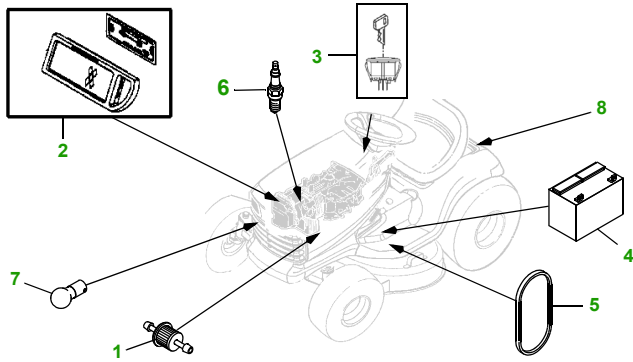

MAINTENANCE REMINDER SHEET

102 with 42" EdgeDeck

Lawn Tractor

Tractor S/N

42" Edge Deck

Deck S/N

Key	Part No.	Description
1	AM116304	FUEL FILTER - IN-LINE
	GY20709	FUEL FILTER (PACKAGE)
2	GY20573	AIR FILTER KIT (PACKAGE)
3	GY20680	KEY (PACKAGE)
	GY20074	IGNITION SWITCH
4	TY23017	BATTERY
5	GX22036	BELT - TRACTION DRIVE
6	M78543	SPARK PLUG

Key	Part No.	Description
7	AD2062R	HEADLIGHT BULB
8	GX22166	FUEL CAP
9	GX20072	BELT (PACKAGE)
10	GX10168	GAGE WHEEL
11	AM141031	KIT - 3N1 BLADE - STANDARD
	GY20850	BLADE - (PKG) (PACKAGED QTY - 2 BLADES)

Qty	Part No	Item
1	AM130907	Mower Deck Leveling Gauge
1	TY26183	Grease Gun

FOR ON-LINE PARTS ASSISTANCE:

www.JDParts.Deere.com

- VIEW [John Deere Parts Catalog](#) to look-up part numbers
- ORDER parts on-line from your [John Deere Dealer](#)
- SEARCH for parts for [YOUR specific model](#)
- SEARCH for parts by [Partial Part Number](#)